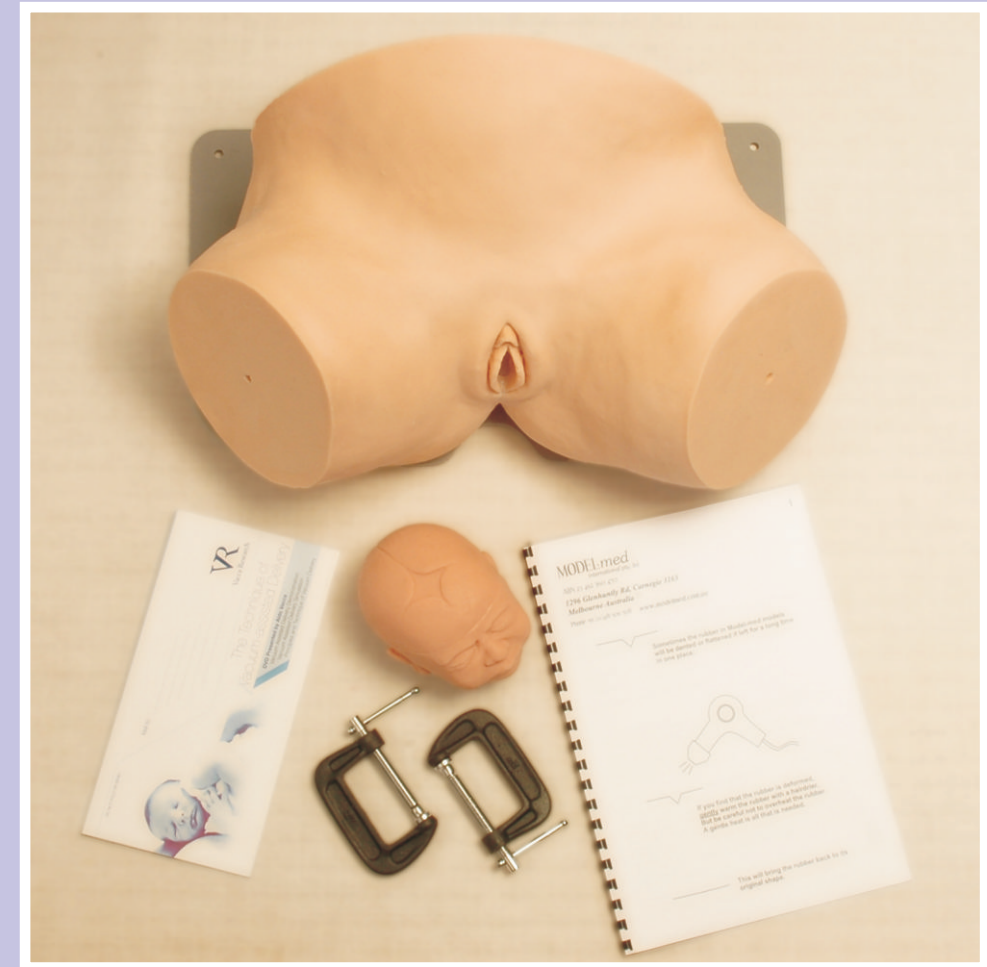

The MODEL-med
Lucy and her Mum
Instrumental Delivery Trainer