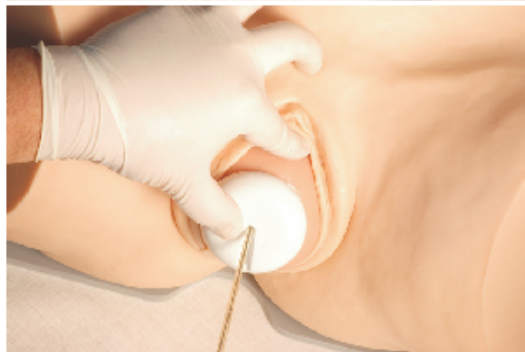

In collaboration with world renowned expert on vacuum delivery, Professor Aldo Vacca, the MODEL-med Lucy and her Mum Instrumental Delivery Trainer has been designed to accurately simulate the tactile experience of using vacuum. It allows the clinician to concentrate on the delivery of the head.

What's the difference between Sophie and her Mum, and Lucy and her Mum?

Sophie's Mum needs to permit a whole fetus to be pushed through her birth canal. Therefore the inside of the vagina is very open and roomy with a low pelvic floor in order for the practitioner to push the fetus through successfully.

Lucy's Mum, on the other hand, has a high pelvic floor. This makes the practice of vacuum assisted delivery more realistic by allowing the vacuum cup to be pushed and held onto the fetus' head, as in real life.

The shape of Lucy's head adheres accurately to the measurements Professor Vacca has taken of numerous fetal heads over many years, so that the fontanelles are accurately placed on the moulded head, and can be easily felt.